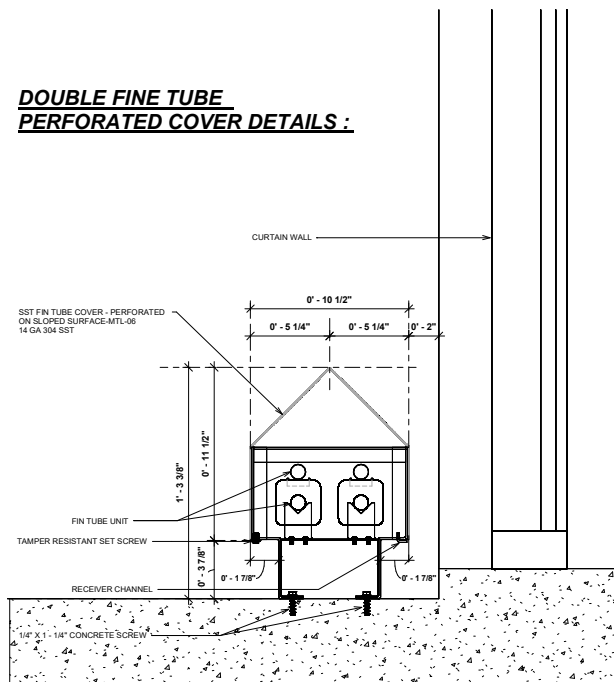

11 | 10 | 9 | 8 | 7 | 6 | 5 | 4 | 3 | 2 | 1

**DOUBLE FINE TUBE
PERFORATED COVER DETAILS :**

SECTIONAL DETAIL VIEW 1