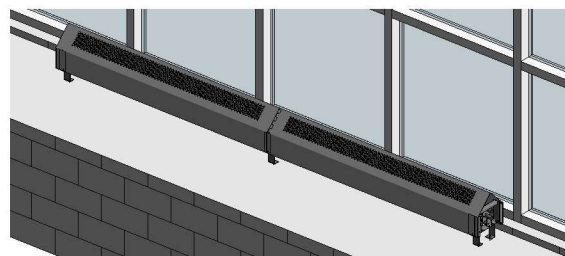

11 | 10 | 9 | 8 | 7 | 6 | 5 | 4 | 3 | 2 | 1

**DOUBLE FINE TUBE
PERFORATED COVER DETAILS :**

**SINGLE FINE TUBE
PERFORATED COVER DETAILS :**

3D VIEW 2

TYP GAP
0' - 0.18"

ALIGNMENT TABS
GLUED TO COVER

ALIGNMENT TABS
GLUED TO COVER

11 | 10 | 9 | 8 | 7 | 6 | 5 | 4 | 3 | 2 | 1

SEE SPECIFICATIONS
FOR DESIGN OPTIONS.

**GAMMA
STELLAR * CRAFT**