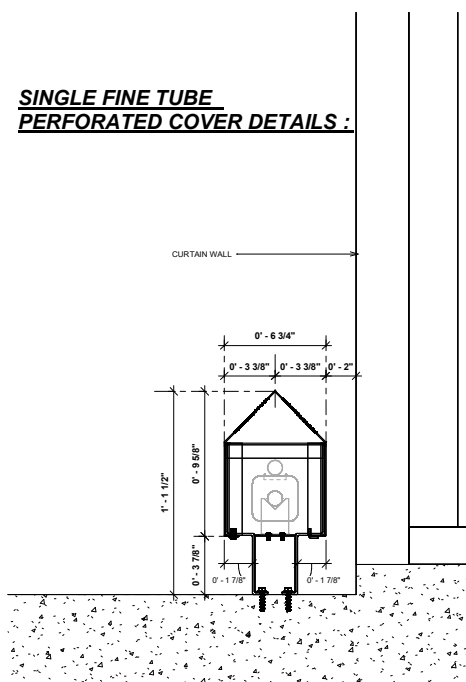

**SINGLE FINE TUBE
PERFORATED COVER DETAILS :**

SECTIONAL DETAIL VIEW 2