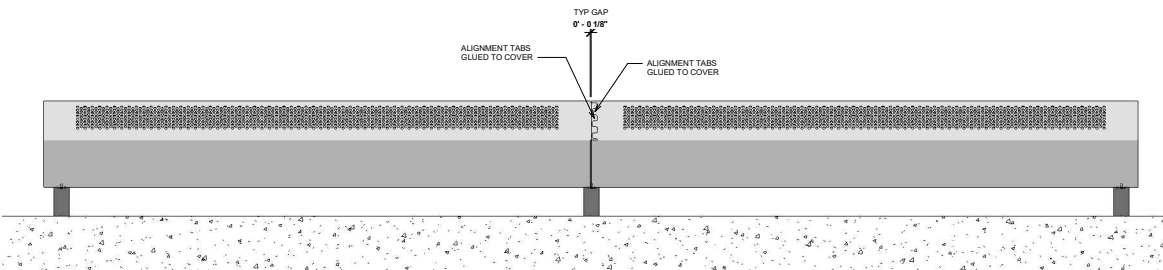

TYP GAP
0' - 0.18"

ALIGNMENT TABS
GLUED TO COVER

ALIGNMENT TABS
GLUED TO COVER

SIDE VIEW