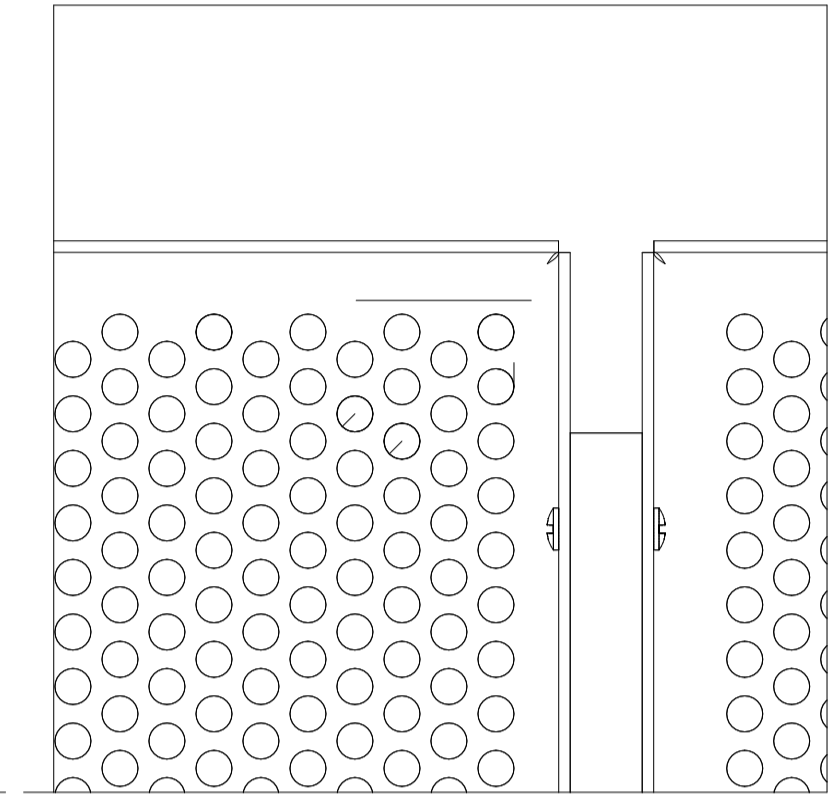

TOP VIEW (TYP. DETAILS)

DETAIL VIEW 2

ANGLE JOINT VIEW

3D VIEW 1

FRONT DETAIL VIEW 1

SECTIONAL VIEW (Details 1)

SECTIONAL VIEW (Details 2)

3D VIEW 2

SEE SPECIFICATIONS FOR DESIGN OPTIONS.

APOLLO
STELLAR * CRAFT

TEL: 763-777-8087
 11059 LAMONT AVE NE
 HANOVER, MN 55341
astrometalcraft.com/stellarcraft-products/