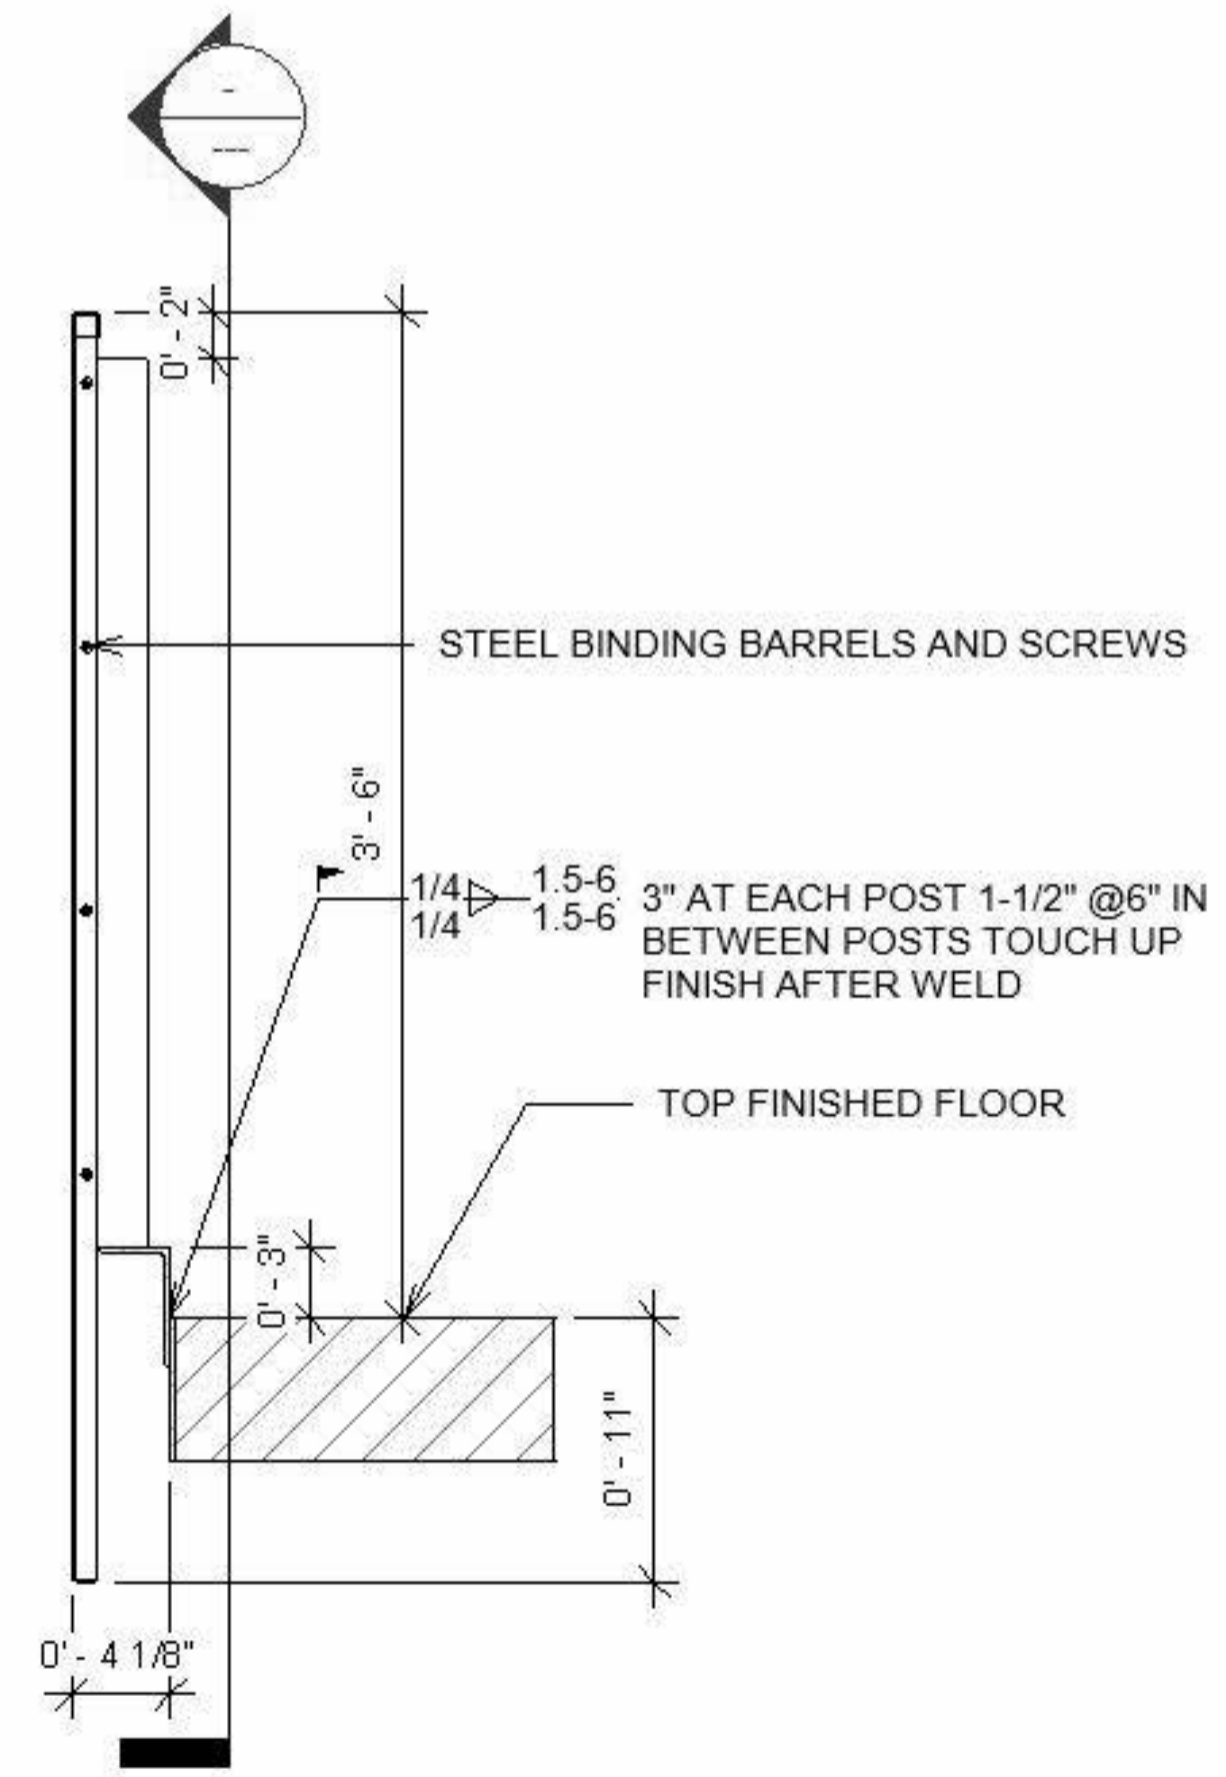

TOP VIEW (TYP. DETAILS)

DETAIL VIEW 2

ANGLE JOINT VIEW

3D VIEW 1

FRONT DETAIL VIEW 1

SECTIONAL VIEW (Details 1)

SECTIONAL VIEW (Details 2)

3D VIEW 2

SEE SPECIFICATIONS FOR DESIGN OPTIONS.

APOLLO
STELLAR * CRAFT

TEL: 763-777-8087
 11059 LAMONT AVE NE
 HANOVER, MN 55341
astrometalcraft.com/stellarcraft-products/