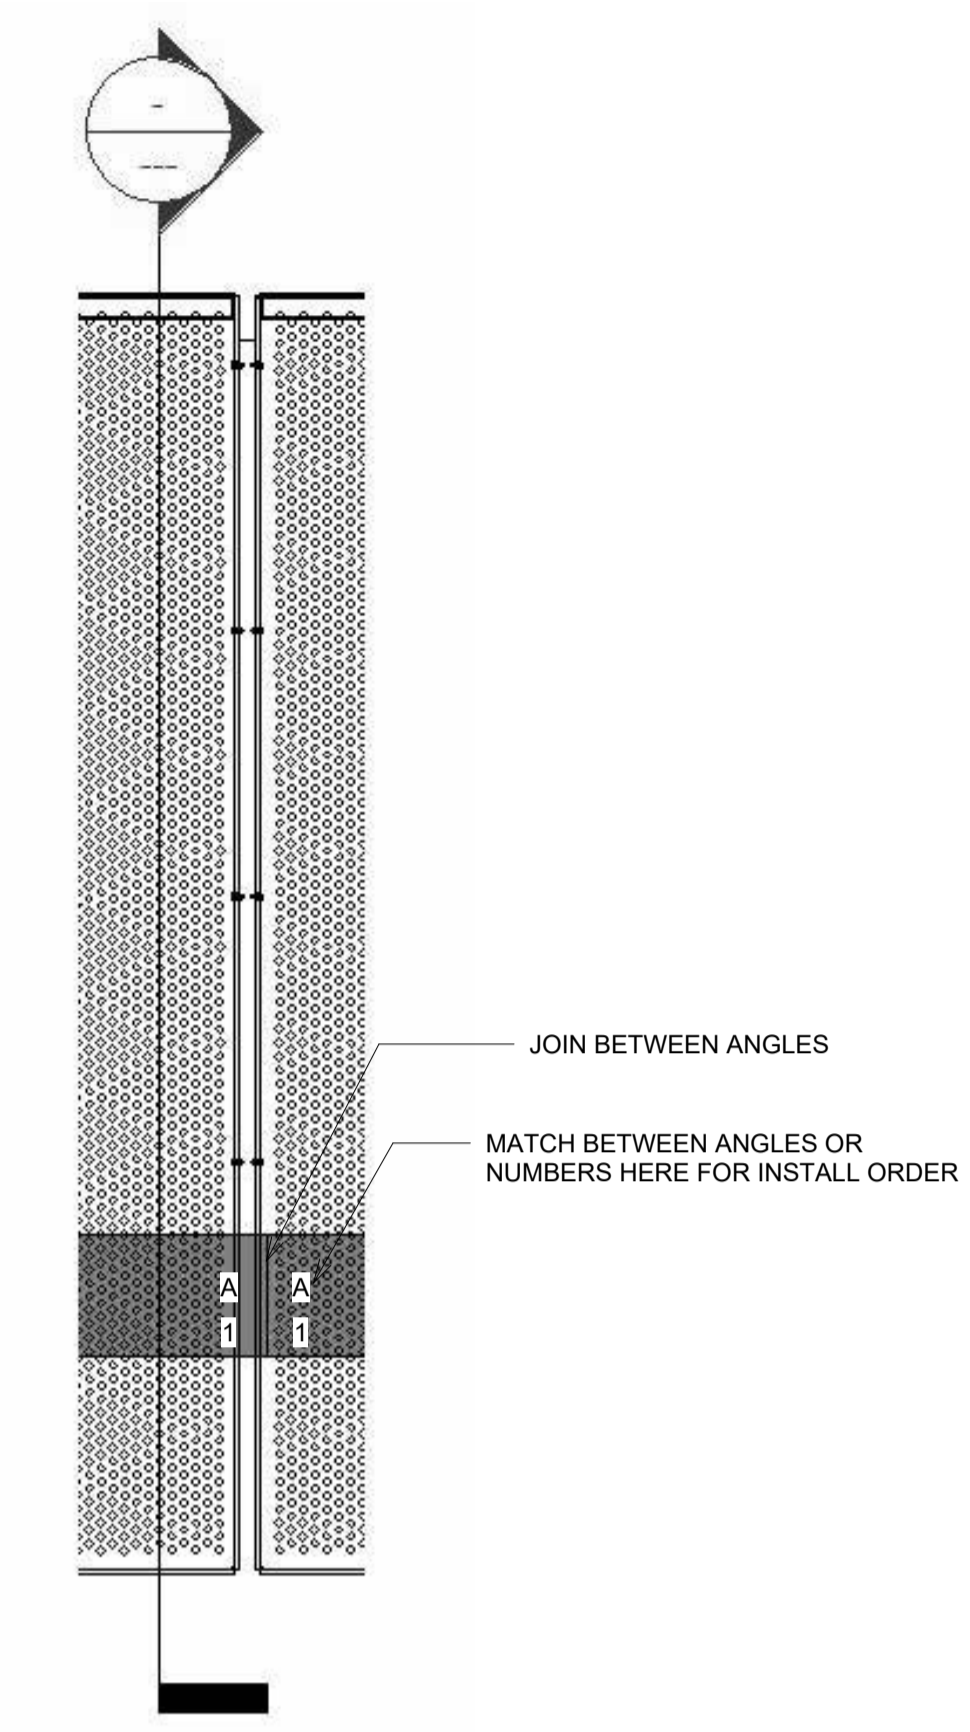

TOP VIEW (TYP. DETAILS)

DETAIL VIEW 2

ANGLE JOINT VIEW

3D VIEW 1

FRONT DETAIL VIEW 1

SECTIONAL VIEW (Details 1)

SECTIONAL VIEW (Details 2)

3D VIEW 2

SEE SPECIFICATIONS FOR DESIGN OPTIONS.

APOLLO
STELLAR * CRAFT

TEL: 763-777-8087
 11059 LAMONT AVE NE
 HANOVER, MN 55341
astrometalcraft.com/stellarcraft-products/